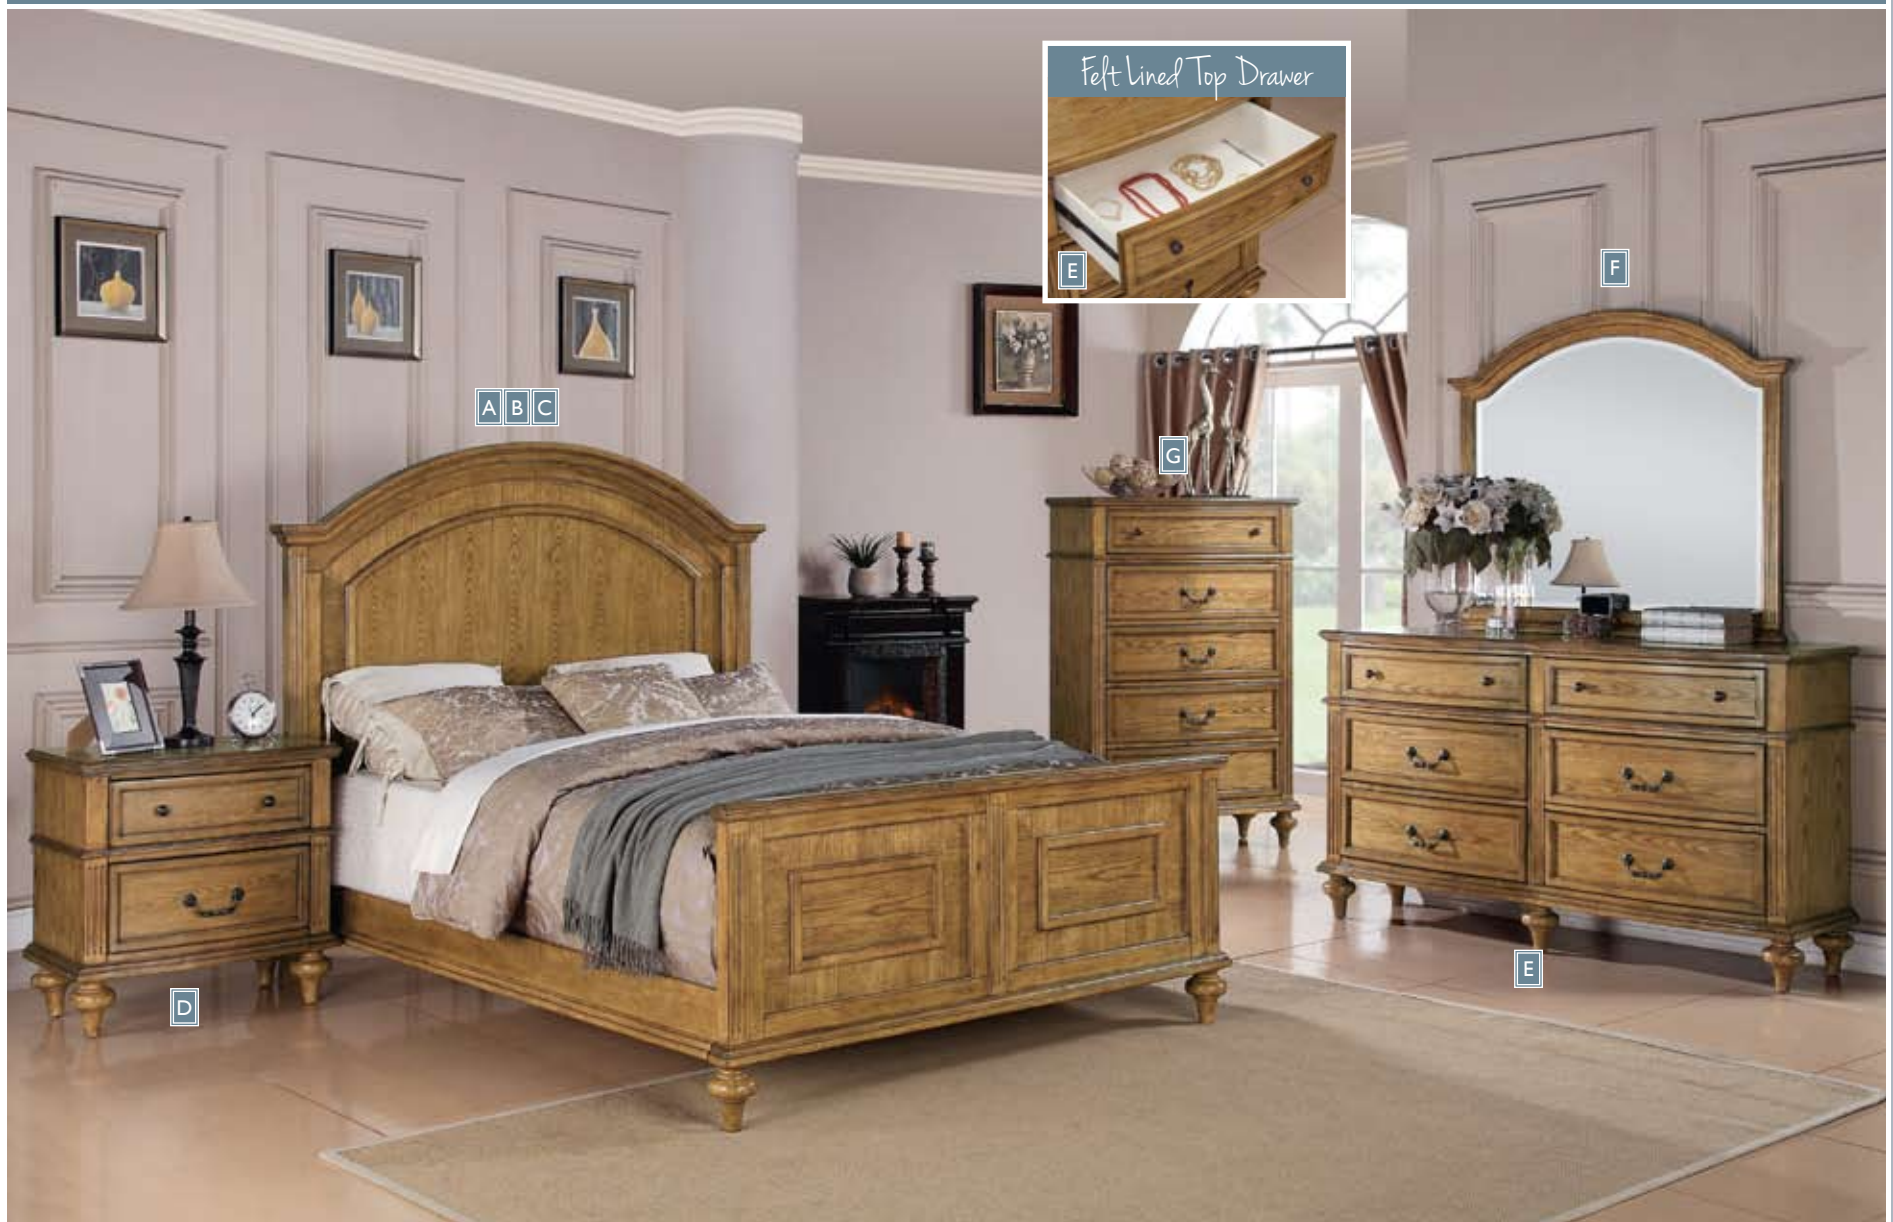

Emily Bedroom Collection

Crafted from pine solids and oak veneers, this tall arched panel headboard with simple molding will create a beautiful focal point for your master bedroom. A low-profile footboard adds to the classic country cottage style of the group. Enjoy the calming look of this piece while you relax in bed with a morning cup of coffee. Mattress sold separately.

	Item #	Description	Length	Width	Height	Price
	A	202571KE E King Bed	91.25"	84.00"	64.00"	$
	B	202571KW Cal King Bed	96.25"	84.00"	64.00"	$
	C	202571Q Queen Bed	90.25"	66.00"	64.00"	$
	D	202572 Night Stand	28.00"	17.00"	28.00"	$
	E	202573 Dresser	64.00"	19.00"	38.00"	$
	F	202574 Mirror	46.00"	2.25"	41.00"	$
	G	202575 Chest	38.00"	18.00"	56.00"	$
	H	202576 Media Chest	46.00"	18.00"	36.00"	$

Set Price $

Features

- FELT LINED TOP DRAWER
- FULL EXTENSION GLIDES
- FRONT: FRENCH DOVETAIL
  BACK: ENGLISH DOVETAIL

Finish/Framework

- LIGHT OAK
- BOX SPRING/FOUNDATION REQUIRED

Group Style

- COUNTRY